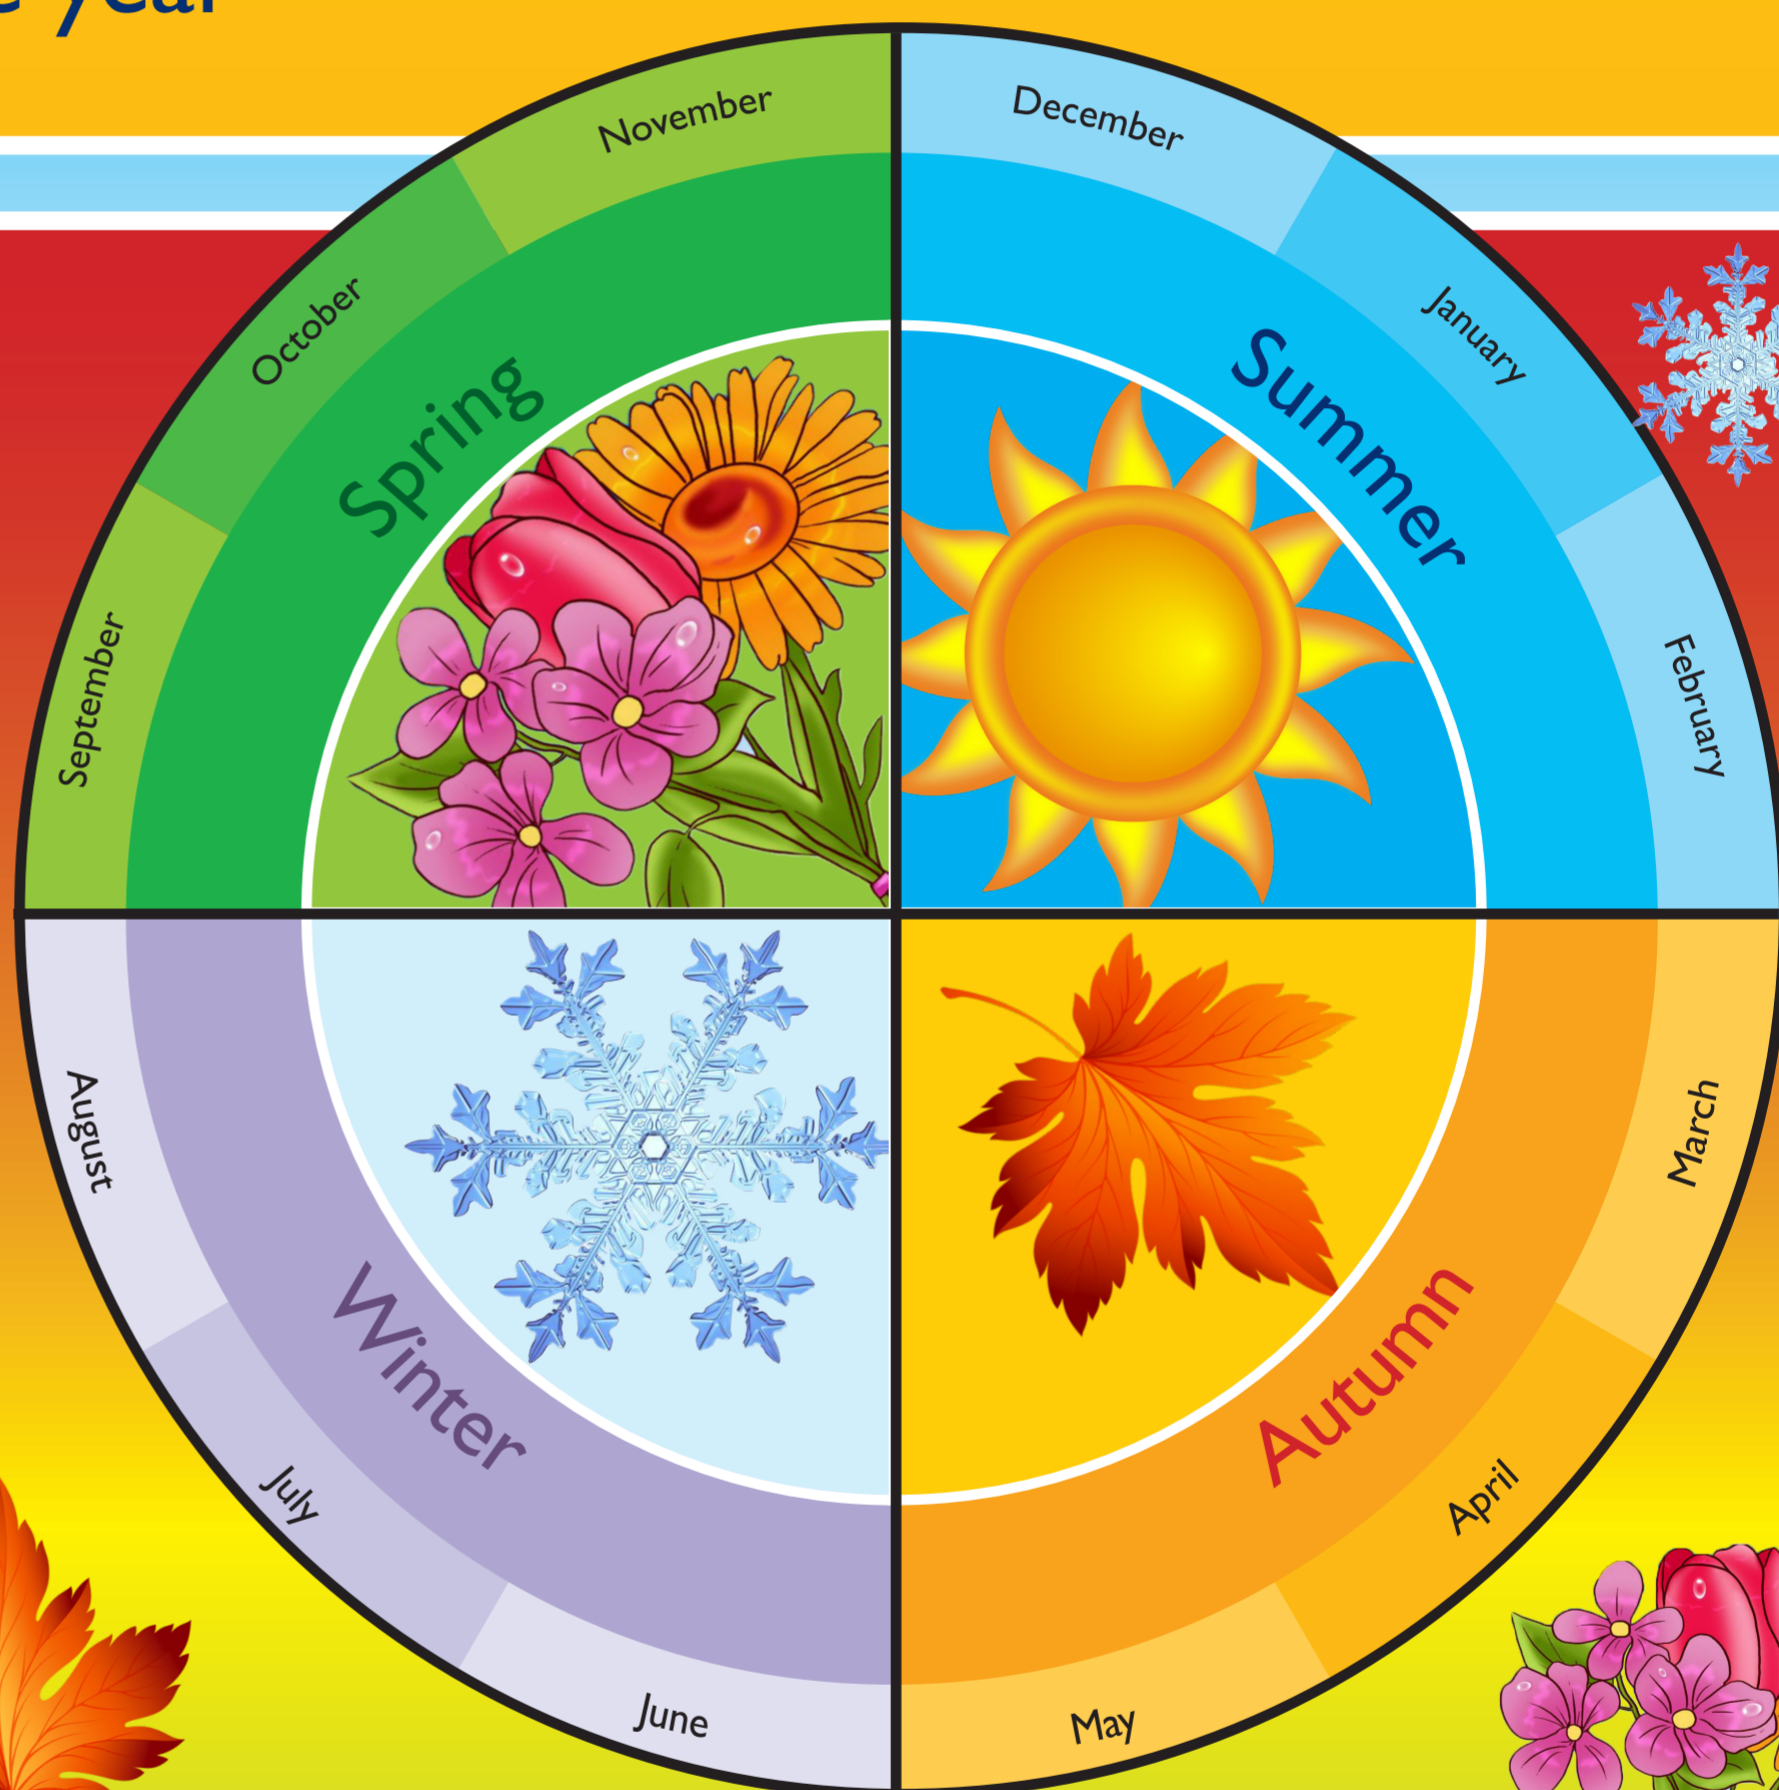

Time Facts

60 seconds in one minute

60 minutes in one hour

24 hours in one day

7 days in one week

365 days in one year

52 weeks in one year

12 months in one year

Months and Seasons

January
February
March
April
May
June
July
August
September
October
November
December

Days of the Week

Monday
Tuesday
Wednesday
Thursday
Friday
Saturday
Sunday

Read Pacific